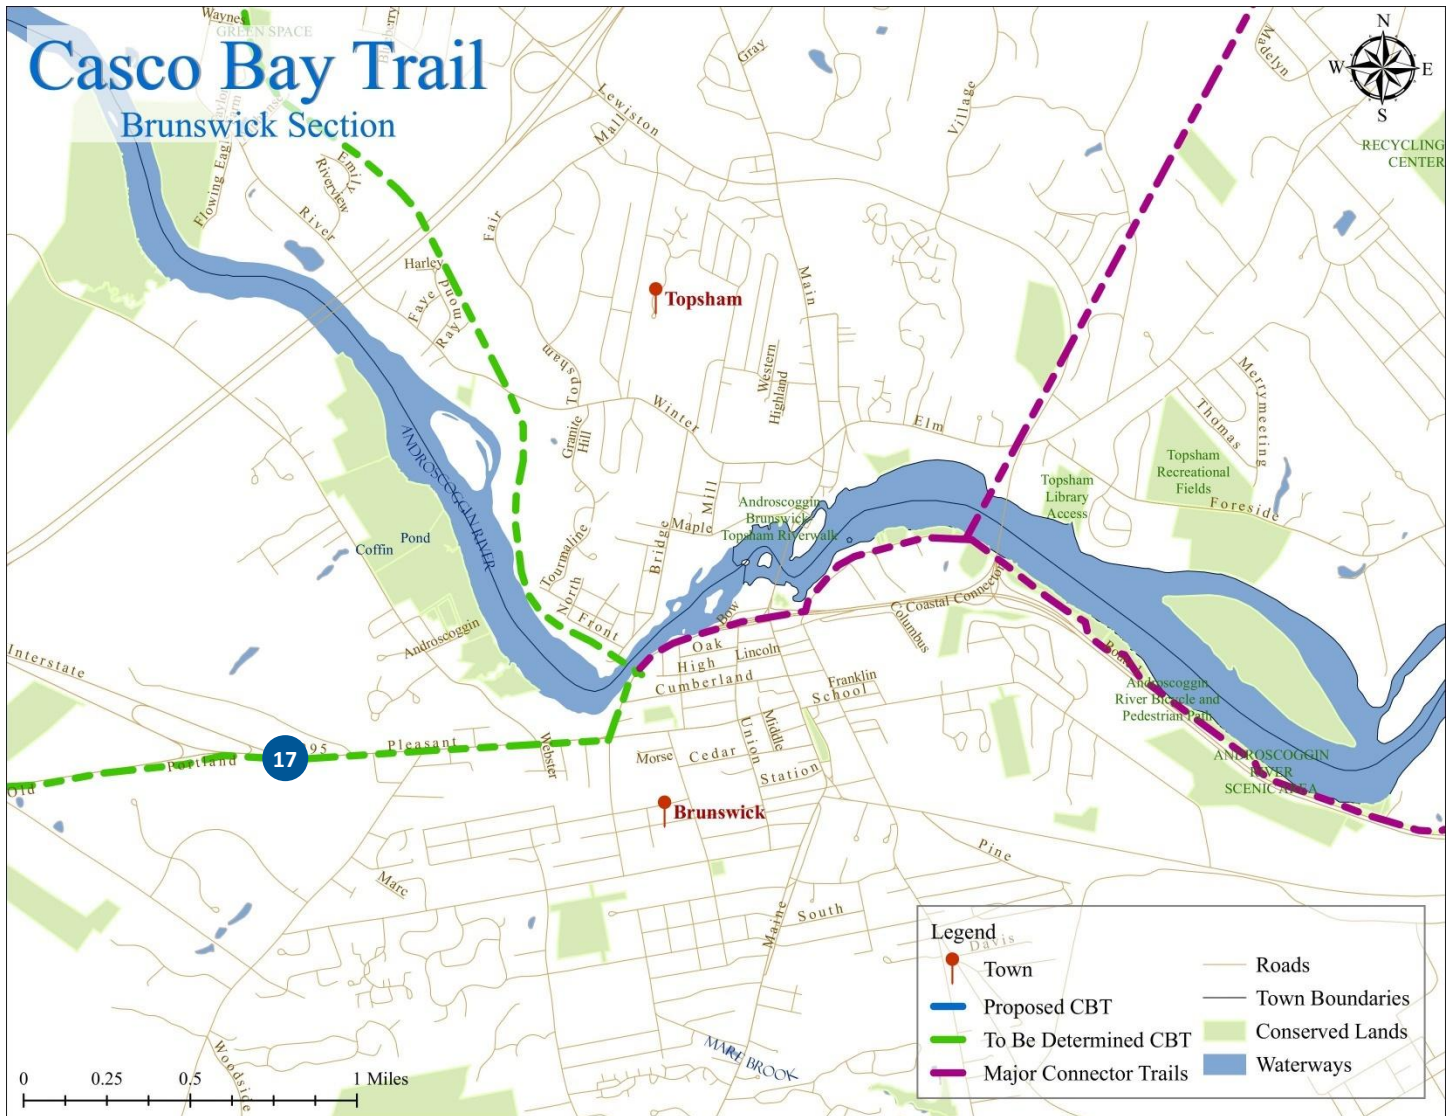

Brunswick — 4.9 Miles

Brunswick Segment

- 17 Full Brunswick Segment (4.9 Miles, Route TBD).** While no route has been identified for the Casco Bay Trail through Brunswick, discussions are in progress. The vision is a Brunswick hub for not just the Casco Bay Trail, but the Capitol to Coast Trail, the Merrymeeting Trail, and the dividing gateway to the East Coast Greenway's inland and coastal routes.